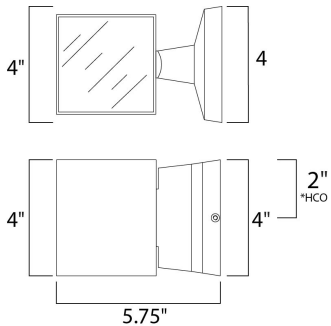

PRODUCT DESCRIPTION

Indirect exterior lighting not only provides illumination where you want but it also highlights the building structure for a beautiful architectural effect. Our collection of up and down lighting fixtures are available in both Architectural Bronze and Brushed Aluminum.

MEASUREMENTS

DIMENSION : 4" W x 4" H x 5.75" Ext
BACK PLATE : 4" W x 4" H x 2" HCO
HANGING WEIGHT : 2.2 lb

LAMPING

INPUT VOLTAGE : 120V
LUMENS : 720 Rated (279 Del.)
BULB : 2 x 6W LED PCB Integrated , 12W Total
BULB INCLUDED : (Integrated)
DIMMABLE : ELV or Triac CL
CRI : 90+ CRI
COLOR_TEMP : 3000K
LIGHTING_DIRECTION : Up/Down

FINISHES OPTION

- Architectural Bronze (ABZ)
- Brushed Aluminum (AL)

MATERIAL

Aluminum + Glass

RATINGS

cETLus
Wet Location
For Outdoor

ADDITIONAL

INSTALL UP/DOWN: Any
OPERATING TEMPERATURE:
-20°C (-4°F), 40°C (104°F)

PHOTOMETRIC: Report Found Online

Always consult a qualified electrician before installing any lighting product.